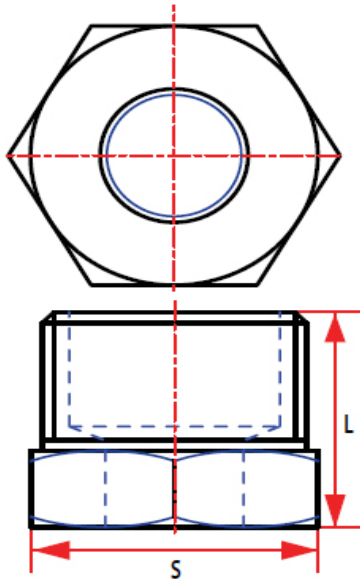

304 SS	316 SS	Size	Weight (LBS)	S	L
BF4381063620	BF4381068320	2 x 1-1/4	0.72	2.44	1.25
BF4381063640	BF4381068340	2 x 1-1/2	0.58	2.44	1.25
BF4381063660	BF4381068360	2-1/2 x 1/2	1.56	2.94	1.48
BF4381063680	BF4381068380	2-1/2 x 3/4	1.53	2.94	1.48
BF4381063700	BF4381068400	2-1/2 x 1	1.53	2.94	1.48
BF4381063720	BF4381068420	2-1/2 x 1-1/4	1.39	2.94	1.48
BF4381063740	BF4381068440	2-1/2 x 1-1/2	1.28	2.94	1.48
BF4381063760	BF4381068460	2-1/2 x 2	4.02	2.94	1.48
BF4381063780	BF4381068480	3 x 1	2.47	3.63	1.58
BF4381063800	BF4381068500	3 x 1-1/4	2.33	3.63	1.58
BF4381063820	BF4381068520	3 x 1-1/2	2.23	3.63	1.58
BF4381063840	BF4381068540	3 x 2	1.90	3.63	1.58
BF4381063860	BF4381068560	3 x 2-1/2	1.93	3.63	1.58
BF4381063880	BF4381068580	4 x 1-1/4	4.55	4.59	1.89
BF4381063900	BF4381068600	4 x 1-1/2	4.24	4.59	1.89
BF4381063920	BF4381068620	4 x 2	4.09	4.59	1.89
BF4381063940	BF4381068640	4 x 2-1/2	4.24	4.59	1.89
BF4381063960	BF4381068660	4 x 3	3.26	4.59	1.89

MSS SP-114 HEAVY PATTERN STAINLESS STEEL PIPE FITTINGS

Stainless steel MSS-SP114 heavy pattern fittings are investment castings.
Available in a full range from 1/8" to 4" in both 304 and 316 grades of stainless steel.

All fittings are threaded to NPT standard in compliance to ASME B1.20.

Castings are made in accordance to ASTM 351 and heat treated and tested in accordance to ASTM A262

KEEP YOUR OPERATION FLOWING SMOOTHLY WITH BFO

BUYFITTINGSONLINE.COM | 1.800.569.0810 | BFO@QMCTECHNOLOGIES.COM